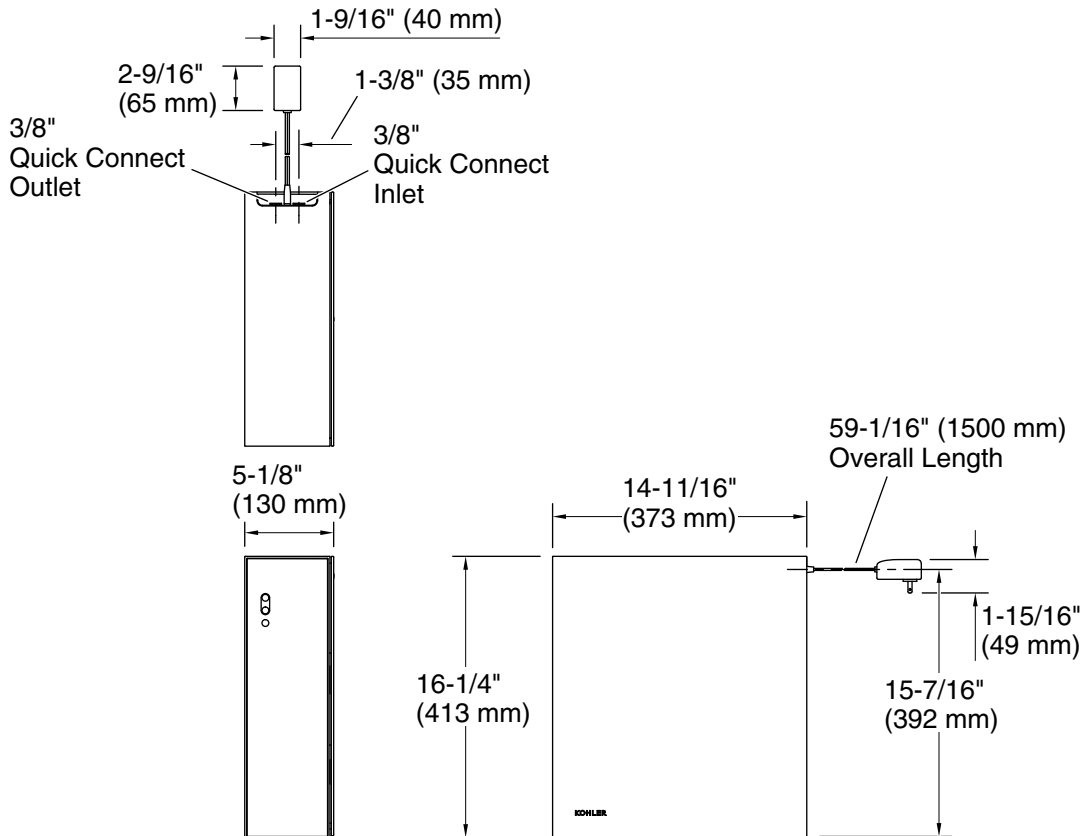

Technical Information

All product dimensions are nominal.

Faucet:

Flow rate: 0.65 gal/min (2.5 l/min)
 Pressure: 60 psi (4.1 bar)
 Drain included: No

Notes

Install this product according to the installation instructions.
 To prevent the risk of property damage, protect from freezing.
 For cold water use only.
 To ensure the filter continues to reduce contaminants effectively, it is recommended that the filter gets replaced every 6 months.